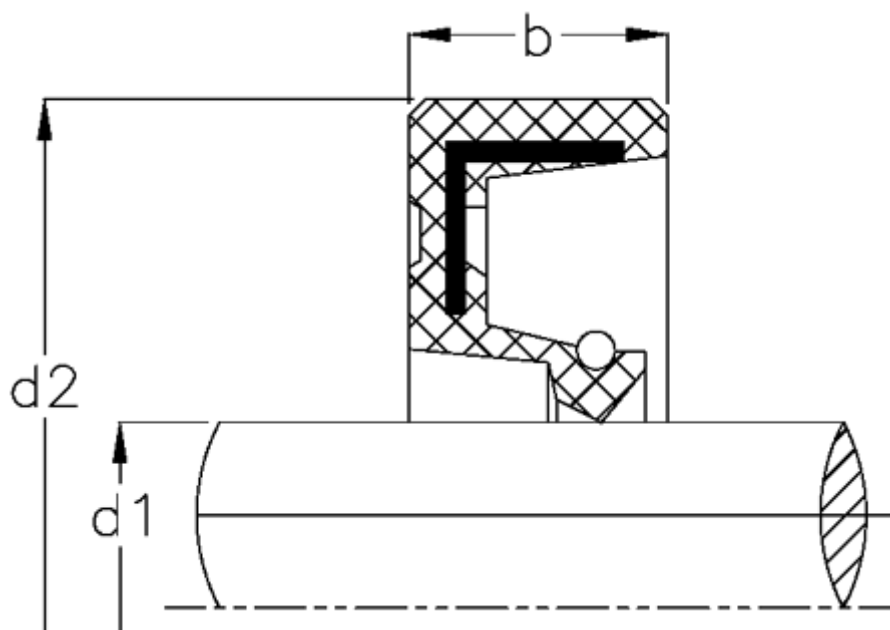

Data Sheet

Article number: 170104000850100000

Description: KLEE Rotary shaft seal WA 4085/10
NBR nitrile rubber, standard

Measures

b = 10
d1 = 40
d2 = 85
Material = NBR